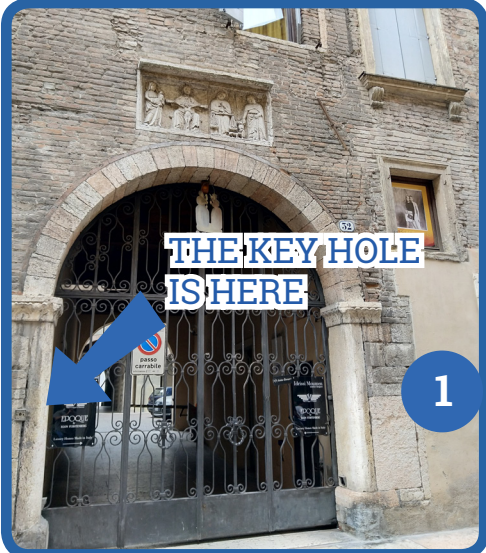

2

How to enter your apartment Porta Borsari Studio

Corso Porta Borsari 32 - 37121 Verona
Tel: +39 0455116402 - Cell/Whatsapp: Marco +39 348 2732007

Open the automatic gate by inserting the key in the lock on the left